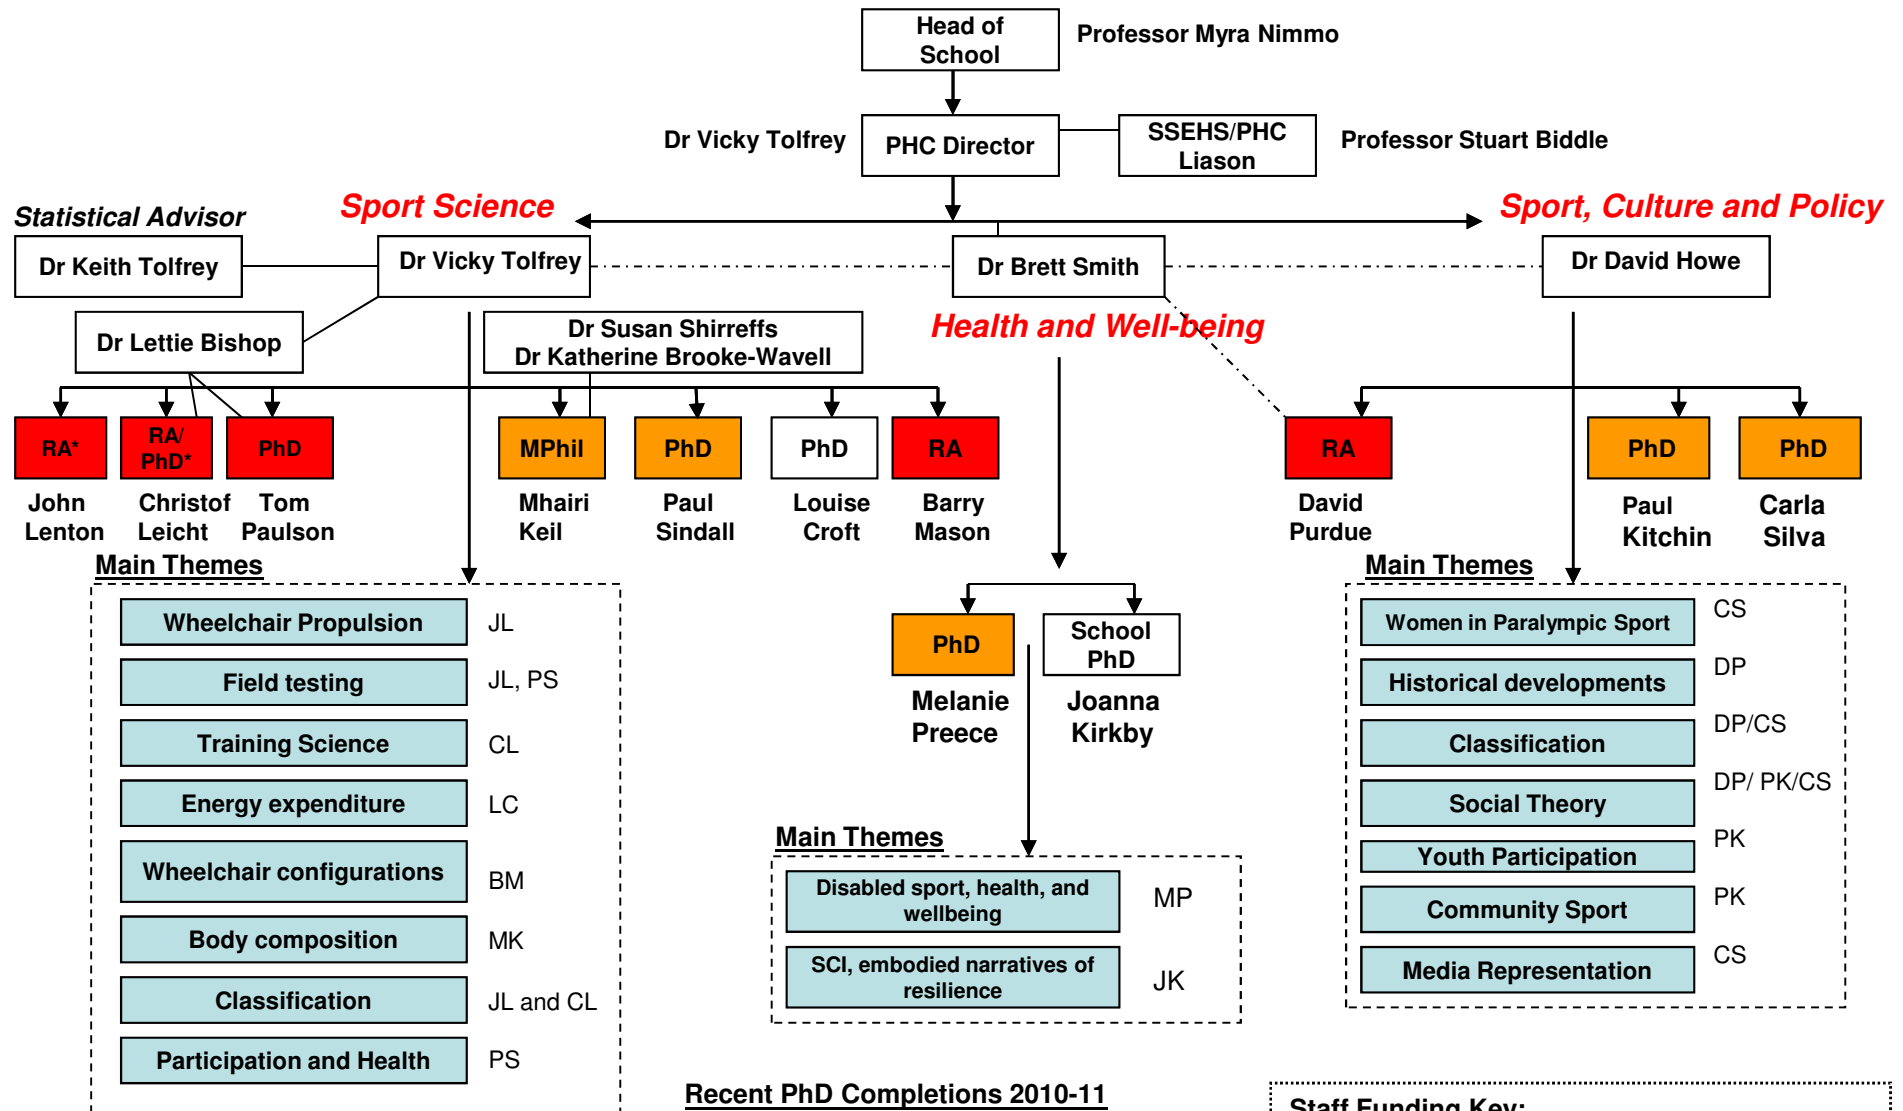

CURRENT STAFFING

Recent PhD Completions 2010-11
Barry Mason – funded by UKSport
David Purdue – School PhD

Staff Funding Key:
Red (PHC funds), White (Loughborough University),
Green (UK Sport grant, Orange (External funding).
* Note JL has had income from GBWBA and CL iNet/ EIS.